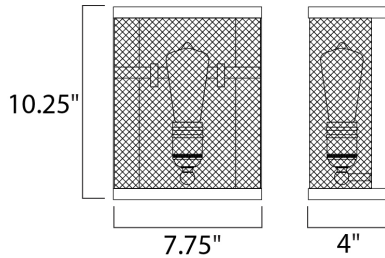

**MEASUREMENTS**

DIMENSION : 7.75" W x 10.25" H x 4" Ext  
 MAX OAH : 5" W x 0.75" H  
 HANGING WEIGHT : 2.82 lb

**LAMPING**

INPUT VOLTAGE : 120V  
 BULB : 1 x 60W Incandescent E26 Medium , 60W Total  
 BULB INCLUDED : (Included)  
 DIMMABLE : Yes